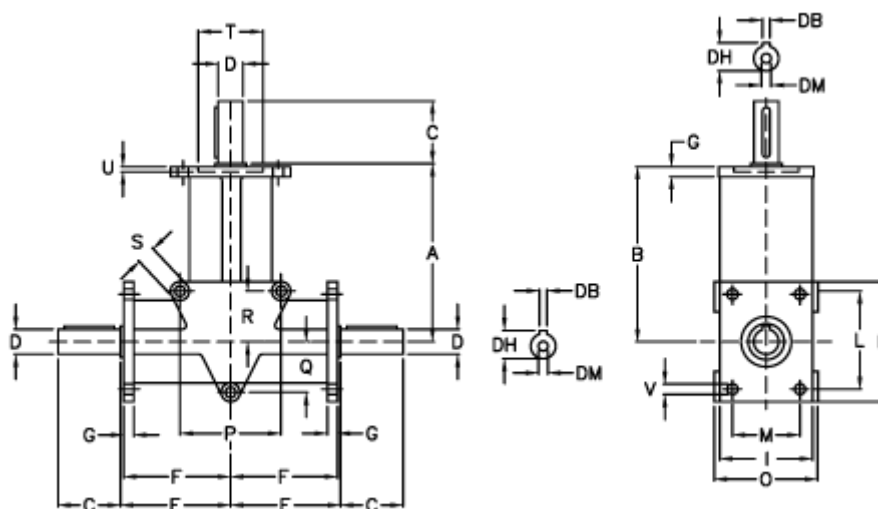

Article number: 2944120002100

Description: Bevel gear RAN 20DA i=2

Measures

A	= 142.5	E = 77.5	O = 76
B	= 140	F = 75	P = 76
C	= 50	G = 8	Q = 38
DB	= 6	H = 96	R = 38
Description	= RAN 20	I = 74	S = 9.0
DH	= 22.5	L = 76	T H7 = 52
D h6	= 20	M = 54	U = 4.0
DM	= M8	N = 8.5	V = 8.5

Weight (kg) = 3.2